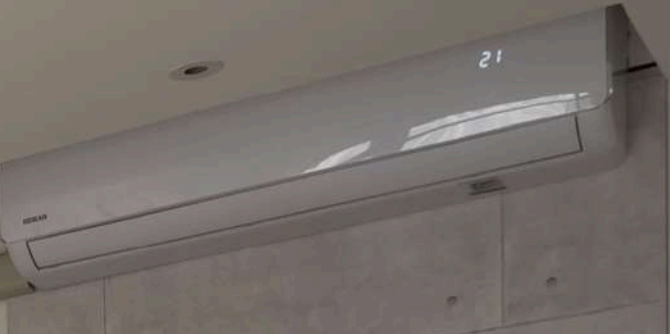

Everything  
you can  
IMAGINE  
is  
REAL.  
  
Pablo Picasso

A7-14A PANEL  
103W 110V/220V

rights reserved.

Everything  
you can  
IMAGINE  
is  
REAL.  
  
Pablo Picasso

© GTP

Everything  
you can  
IMAGINE  
is  
REAL.  
  
Pablo Picasso